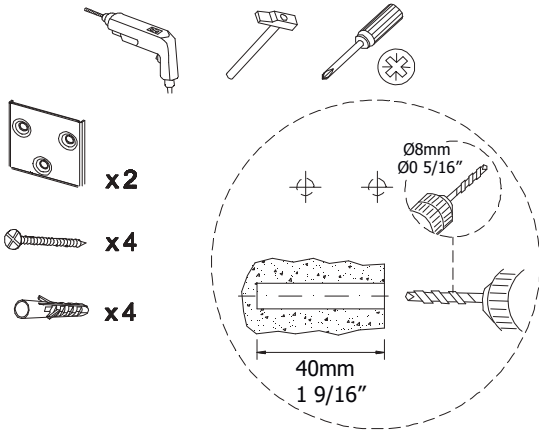

10

STREET

Royo®

NON INCLUS / NOT INCLUDED

01

4,5 x 40
0 3/16" x 1 9/16"

H+39,7cm
H+15 5/8"

02

03

04

x4

05

x2

x4

06

07